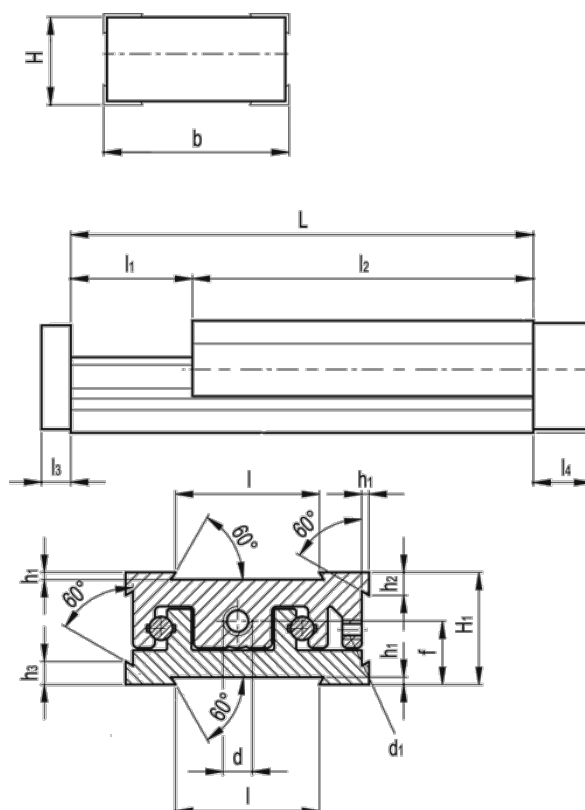

Data Sheet

Article number: 20782002

Description: Adjustable slide unit
GN 900-30-55-10-S-1

Measures

b = 30	h3 = 4.0
d = M4x0,5	l = 16
d1 = M3	L - l1 = 55-10
f = 9.3	l2 = 45
H = 16.0	l3 = 4
h1 = 1.0	l4 = 6
H1 = 17	
h2 = 3.0	